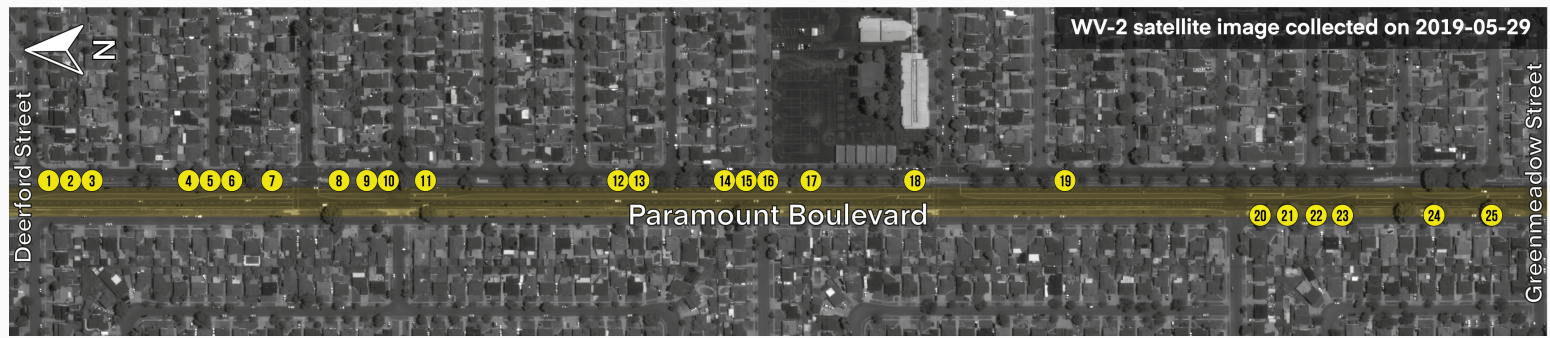

Could you identify which trees were deteriorating more seriously?

LOCATION OF 25 STRESSED TREES ALONG THE PARAMOUNT BLVD IN LAKEWOOD CITY, LOS ANGELES

LOCATION OF 25 STRESSED TREES ALONG THE PARAMOUNT BLVD IN LAKEWOOD CITY, LOS ANGELES